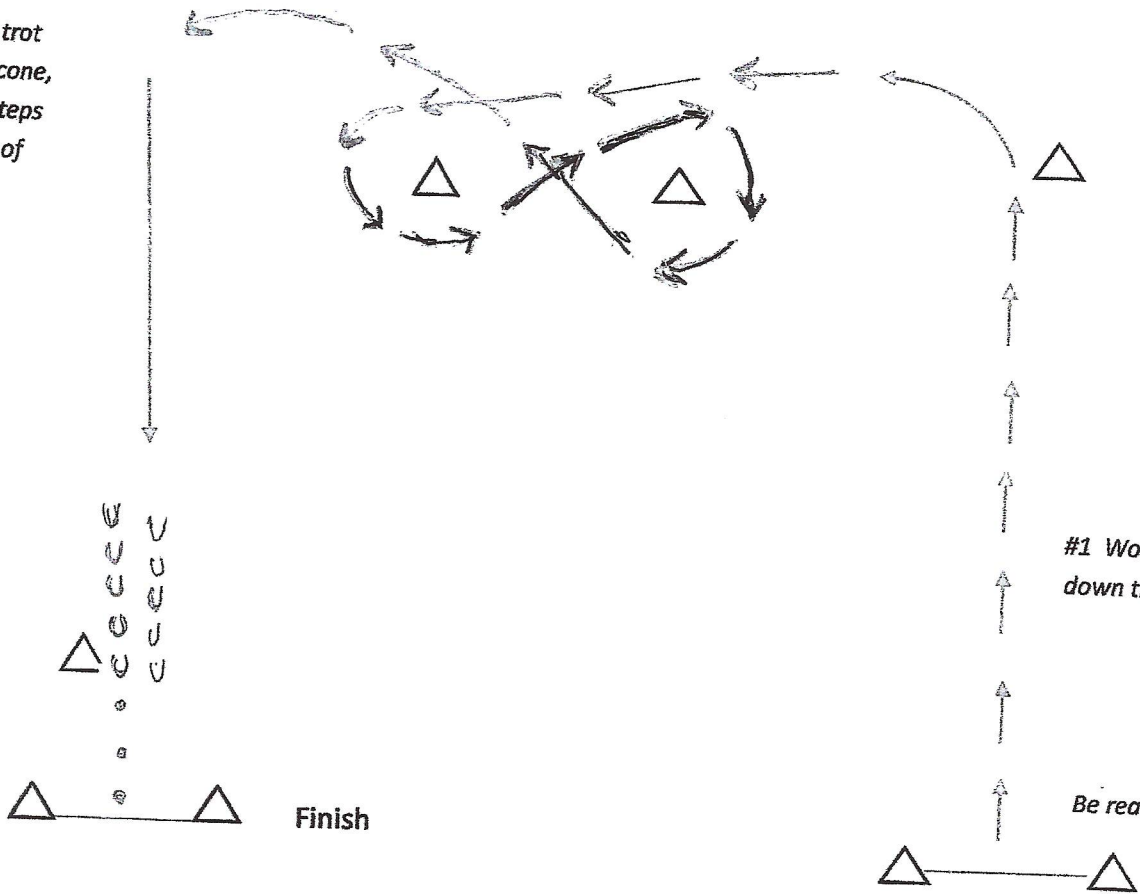

Reinmanship

223, 333, 334, 362

#3 Extended trot down line to cone, halt. Back 5 steps and walk out of arena

#2 At cone go down to a slow trot around cones

#1 Working trot down the line.

Be ready at cones