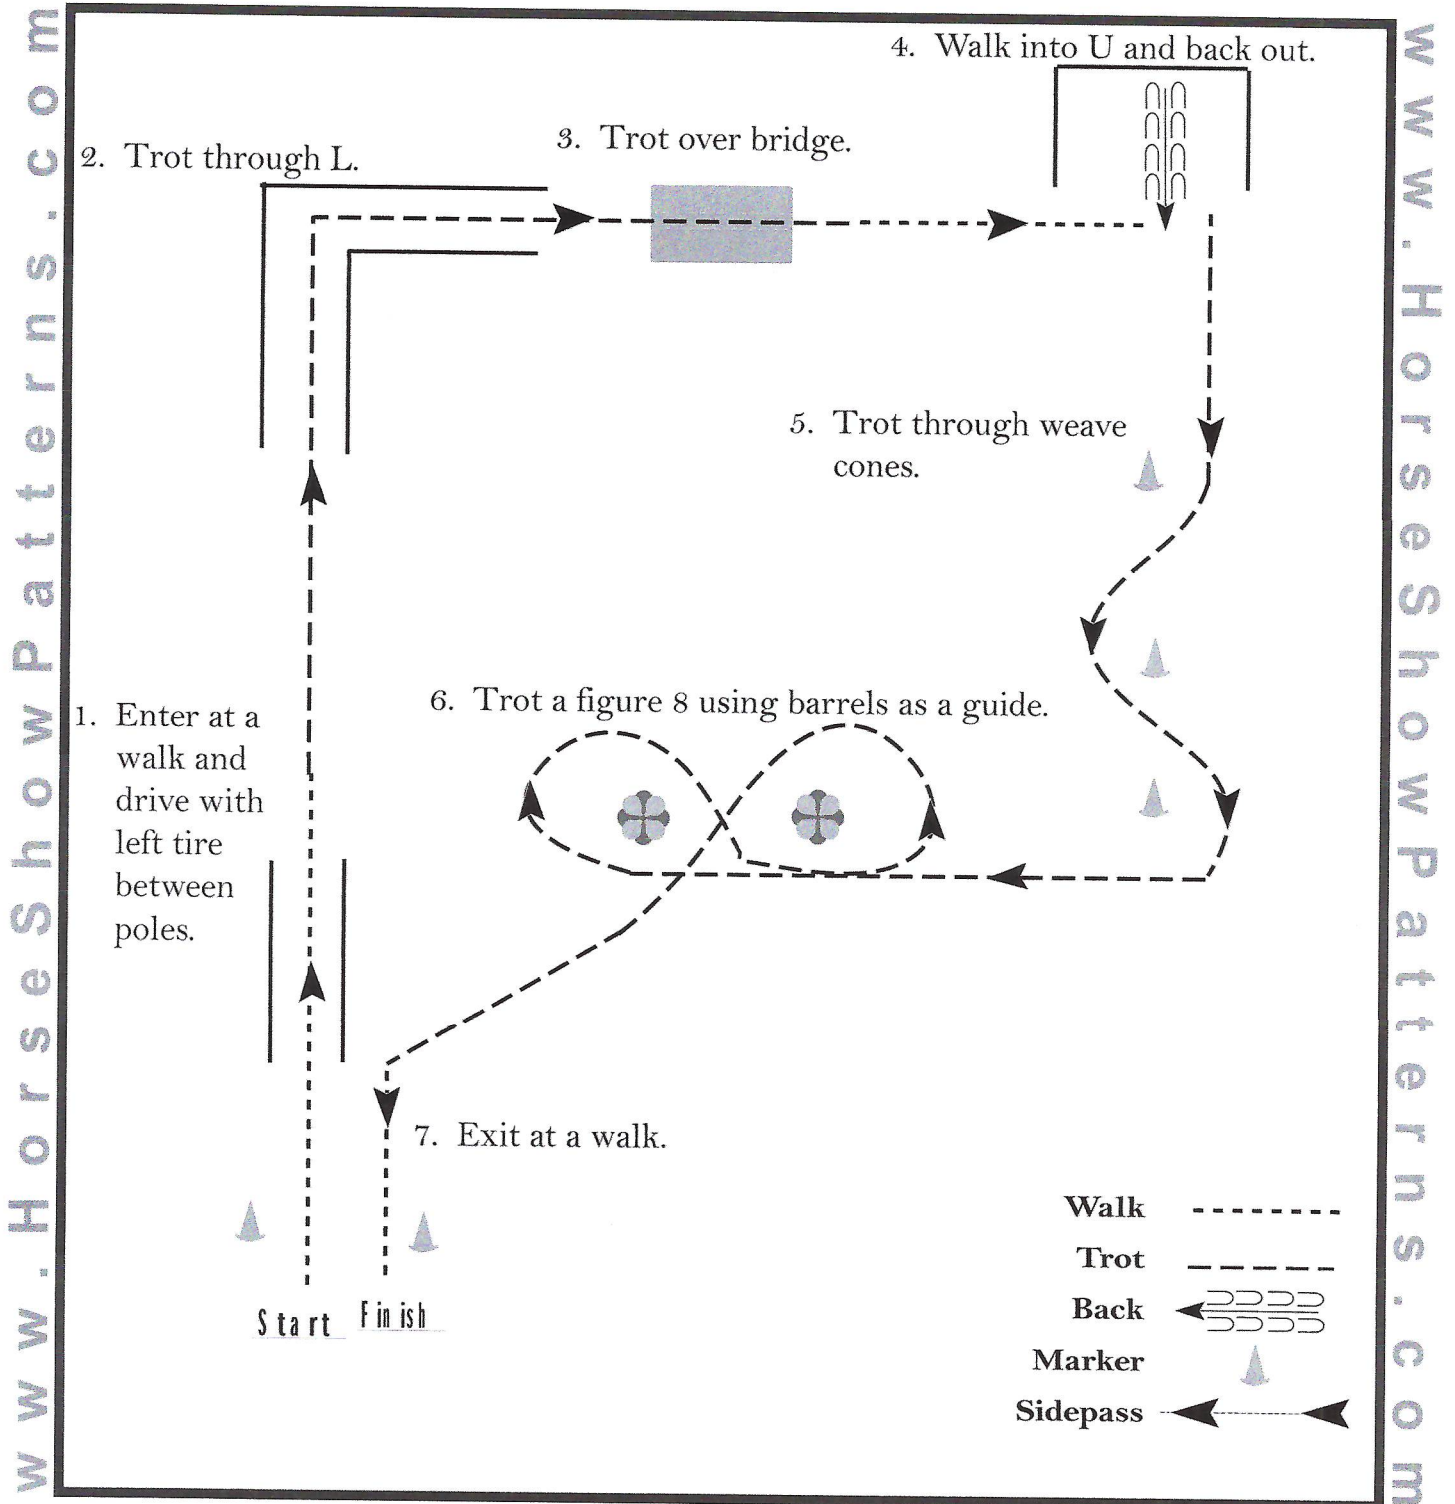

2024 PtHAWW Extravaganza Show

Obstacle Driving (349 OTAB 350 - 360)

Show Date: 08-16-24

Pattern Provided by:

DH

©2024 HorseShowPatterns.com. All Rights Reserved.

[MHP/DO-5]