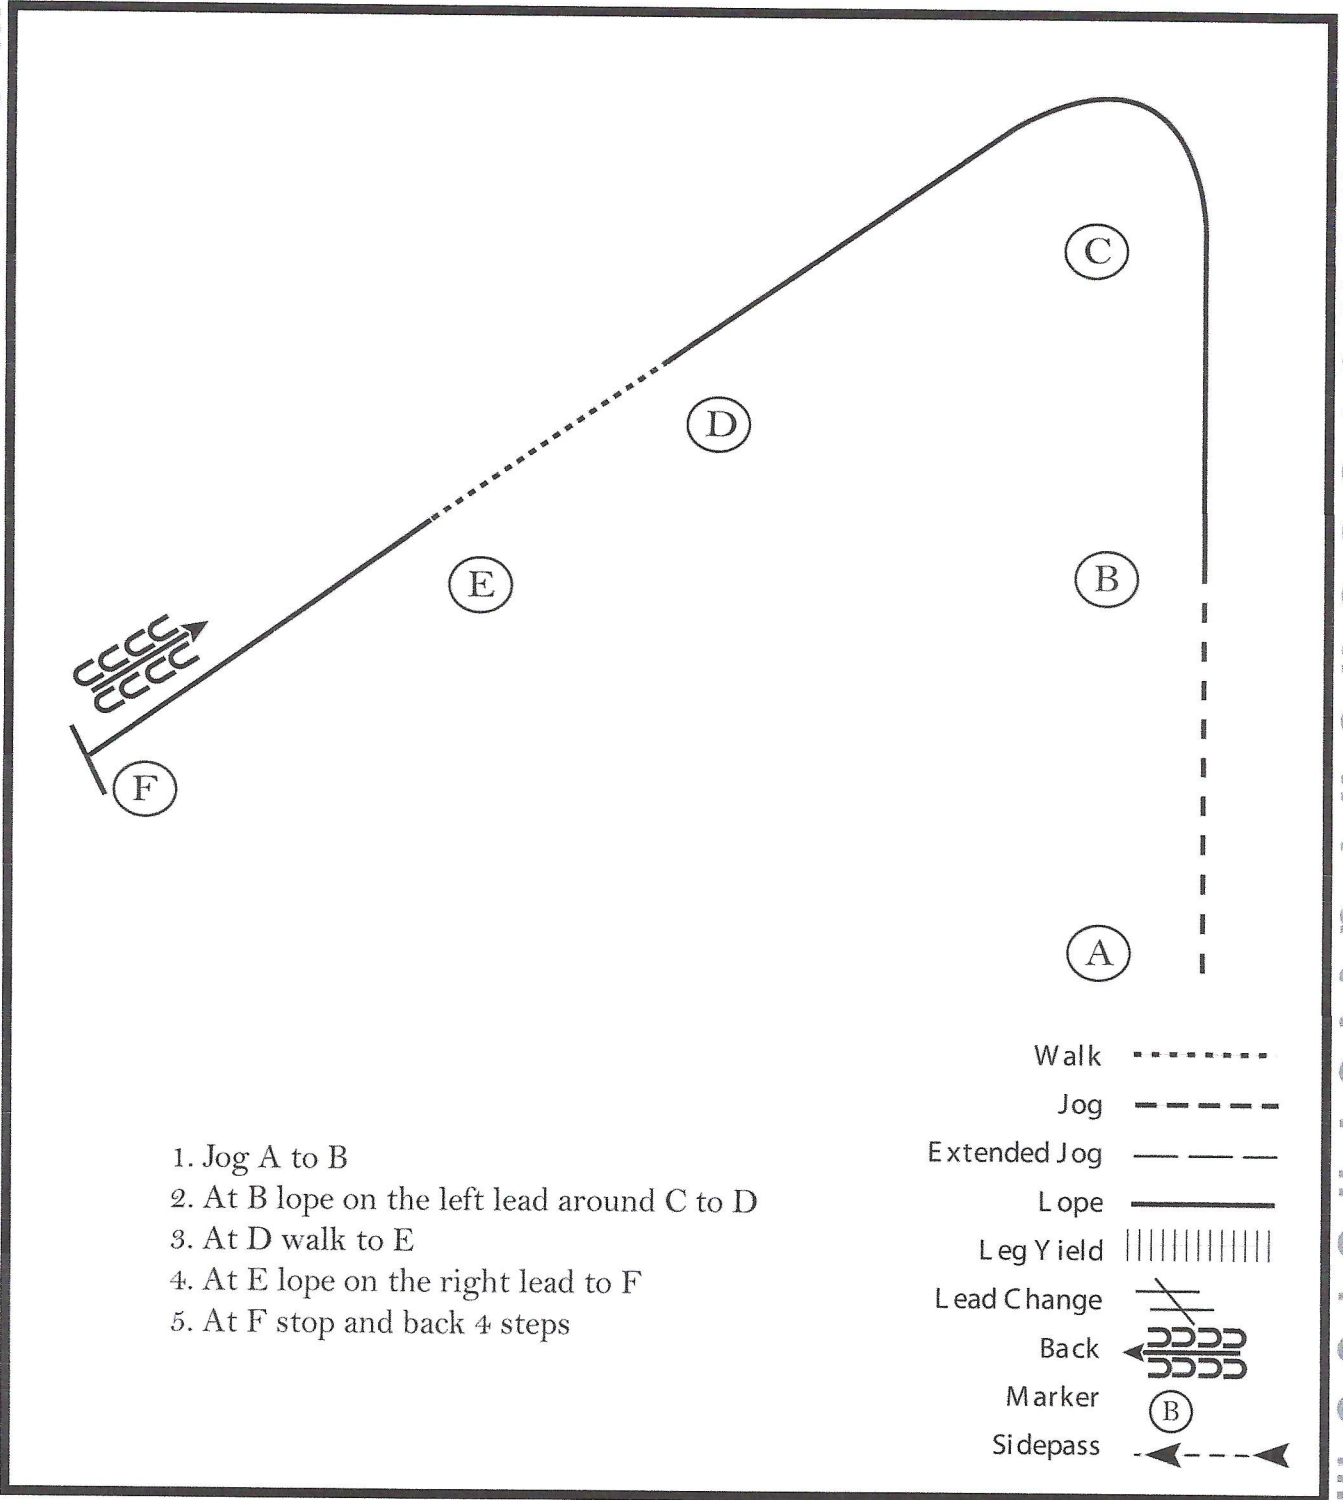

2024 PtHAWW Extravaganza Show

W/J Western Horsemanship (373 - 379)

Show Date: 08-16-24

www.HorseShowPatterns.com

www.HorseShowPatterns.com

1. Walk A to B.
2. At B jog around C to D.
3. At D perform a 180 degree turn to the right.
4. Back 4 steps.

Walk
Jog	-----
Extended Jog	-----
Lope	=====
Leg Yield	
Lead Change	—/—
Back	←←←←
Marker	(B)
Sidepass	←---→

[WH/WT-10]

Pattern Provided by:

DH

2024 PtHAWW Extravaganza Show

Bareback Horsemanship (401 - 402)

Show Date: 08-16-24

www.HorseShowPatterns.com

www.HorseShowPatterns.com

1. Jog A to B
2. At B lope on the left lead around C to D
3. At D walk to E
4. At E lope on the right lead to F
5. At F stop and back 4 steps